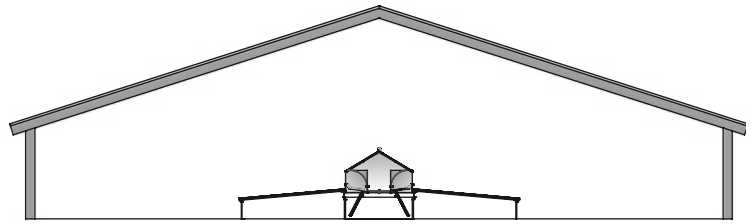

Classic Centerbelt Nest

Automatic nest with moveable floor

Standard Specifications

	Single 1 tier nest (2 nest holes)	Single 2 tier nest (4 nest holes)	Double 1 tier nest (4 nest holes)	Double 2 tier nest (8 nest holes)
Nest surface	1,11 m ² /section	2,22 m ² /section	2,22 m ² /section	4,44 m ² /section
Density - Broiler breeders - Laying Hens	95-115 birds 133 birds	190-225 birds 266 birds	190-225 birds 266 birds	380-450 birds 532 birds
Dimensions - Section length - Width	2300 mm 760 mm	2300 mm 760 mm	2300 mm 1530 mm	2300 mm 1530 mm
Egg belt width	1 x 250 mm	2 x 250 mm	2 x 250 mm	4 x 250 mm
Egg belt speed	variable 0-4,7 m/min.	variable 0-4,7 m/min.	variable 0-4,7 m/min.	variable 0-4,7 m/min.

Single
1 tier nest

Single
2 tier nest

Double
1 tier nest

Double
2 tier nest