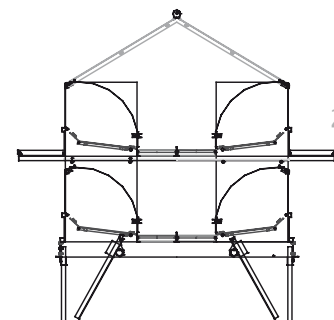

Classic Centerbelt Nest

Automatic nest with moveable floor

Standard Specifications

	Single 1 tier nest (2 nest holes)	Single 2 tier nest (4 nest holes)	Double 1 tier nest (4 nest holes)	Double 2 tier nest (8 nest holes)
Nest surface	1,11 m ² /section	2,22 m ² /section	2,22 m ² /section	4,44 m ² /section
Density - Broiler breeders - Laying Hens	95-115 birds 133 birds	190-225 birds 266 birds	190-225 birds 266 birds	380-450 birds 532 birds
Dimensions - Section length - Width	2300 mm 760 mm	2300 mm 760 mm	2300 mm 1530 mm	2300 mm 1530 mm
Egg belt width	1 x 250 mm	2 x 250 mm	2 x 250 mm	4 x 250 mm
Egg belt speed	variable 0-4,7 m/min.	variable 0-4,7 m/min.	variable 0-4,7 m/min.	variable 0-4,7 m/min.

Single
1 tier nest

Single
2 tier nest

Double
1 tier nest

Double
2 tier nest