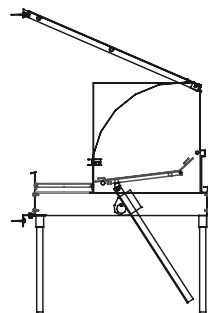

Classic Centerbelt Nest

Automatic nest with moveable floor

Standard Specifications

	Single 1 tier nest (2 nest holes)	Single 2 tier nest (4 nest holes)	Double 1 tier nest (4 nest holes)	Double 2 tier nest (8 nest holes)
Nest surface	1,11 m ² /section	2,22 m ² /section	2,22 m ² /section	4,44 m ² /section
Density - Broiler breeders - Laying Hens	95-115 birds 133 birds	190-225 birds 266 birds	190-225 birds 266 birds	380-450 birds 532 birds
Dimensions - Section length - Width	2300 mm 760 mm	2300 mm 760 mm	2300 mm 1530 mm	2300 mm 1530 mm
Egg belt width	1 x 250 mm	2 x 250 mm	2 x 250 mm	4 x 250 mm
Egg belt speed	variable 0-4,7 m/min.	variable 0-4,7 m/min.	variable 0-4,7 m/min.	variable 0-4,7 m/min.

Single
1 tier nest

Single
2 tier nest

Double
1 tier nest

Double
2 tier nest