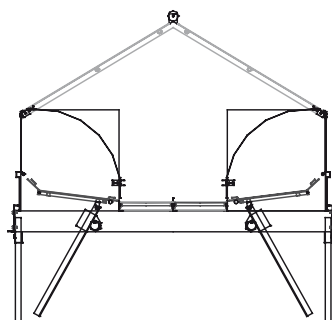

Classic Centerbelt Nest

Automatic nest with moveable floor

Standard Specifications

	Single 1 tier nest (2 nest holes)	Single 2 tier nest (4 nest holes)	Double 1 tier nest (4 nest holes)	Double 2 tier nest (8 nest holes)
Nest surface	1,11 m ² /section	2,22 m ² /section	2,22 m ² /section	4,44 m ² /section
Density - Broiler breeders - Laying Hens	95-115 birds 133 birds	190-225 birds 266 birds	190-225 birds 266 birds	380-450 birds 532 birds
Dimensions - Section length - Width	2300 mm 760 mm	2300 mm 760 mm	2300 mm 1530 mm	2300 mm 1530 mm
Egg belt width	1 x 250 mm	2 x 250 mm	2 x 250 mm	4 x 250 mm
Egg belt speed	variable 0-4,7 m/min.	variable 0-4,7 m/min.	variable 0-4,7 m/min.	variable 0-4,7 m/min.

Single
1 tier nest

Single
2 tier nest

Double
1 tier nest

Double
2 tier nest