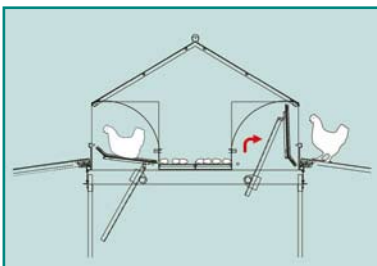

Classic Centerbelt Nest

Automatic nest with moveable floor

Standard Specifications

	Single 1 tier nest (2 nest holes)	Single 2 tier nest (4 nest holes)	Double 1 tier nest (4 nest holes)	Double 2 tier nest (8 nest holes)
Nest surface	1,11 m ² /section	2,22 m ² /section	2,22 m ² /section	4,44 m ² /section
Density - Broiler breeders - Laying Hens	95-115 birds 133 birds	190-225 birds 266 birds	190-225 birds 266 birds	380-450 birds 532 birds
Dimensions - Section length - Width	2300 mm 760 mm	2300 mm 760 mm	2300 mm 1530 mm	2300 mm 1530 mm
Egg belt width	1 x 250 mm	2 x 250 mm	2 x 250 mm	4 x 250 mm
Egg belt speed	variable 0-4,7 m/min.	variable 0-4,7 m/min.	variable 0-4,7 m/min.	variable 0-4,7 m/min.

Single
1 tier nest

Single
2 tier nest

Double
1 tier nest

Double
2 tier nest