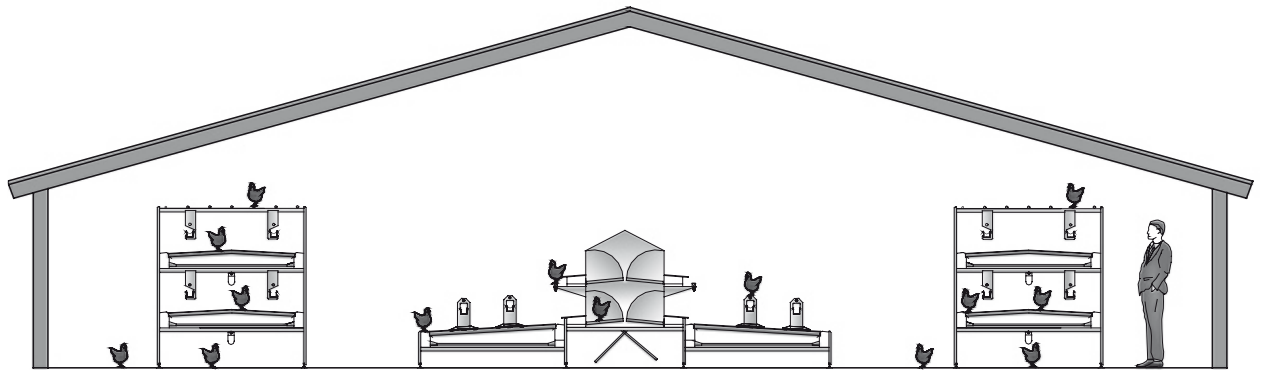

Bolegg Perfecta

Easy farm extension

Standard Specifications

	1400	2000	2600
Width	1,4 m	2,0 m	2,6 m
Height	2,2 m	2,2 m	2,2 m
System surface*	6,58 m ²	9,09 m ²	11,73 m ²
Manure belt	2 x 1,15 m	2 x 1,73 m	2 x 2,3 m
Perches**	9	11	13

* per section of 2,3 m according to EU-regulations

** excluding perch on feeding lines

Bolegg Perfecta
1400

Bolegg Perfecta
2000

Bolegg Perfecta
2600